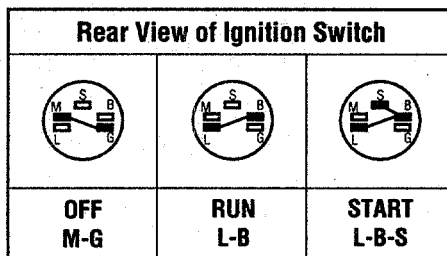

Color Code	
BK	Black
P	Purple
R	Red
W	White
Y	Yellow
BR	Brown
GR	Gray
GN	Green
BL	Blue
BK/Y	Black/Yellow
R/BK	Red/Black
W/BK	White/Black
Y/R	Yellow/Red